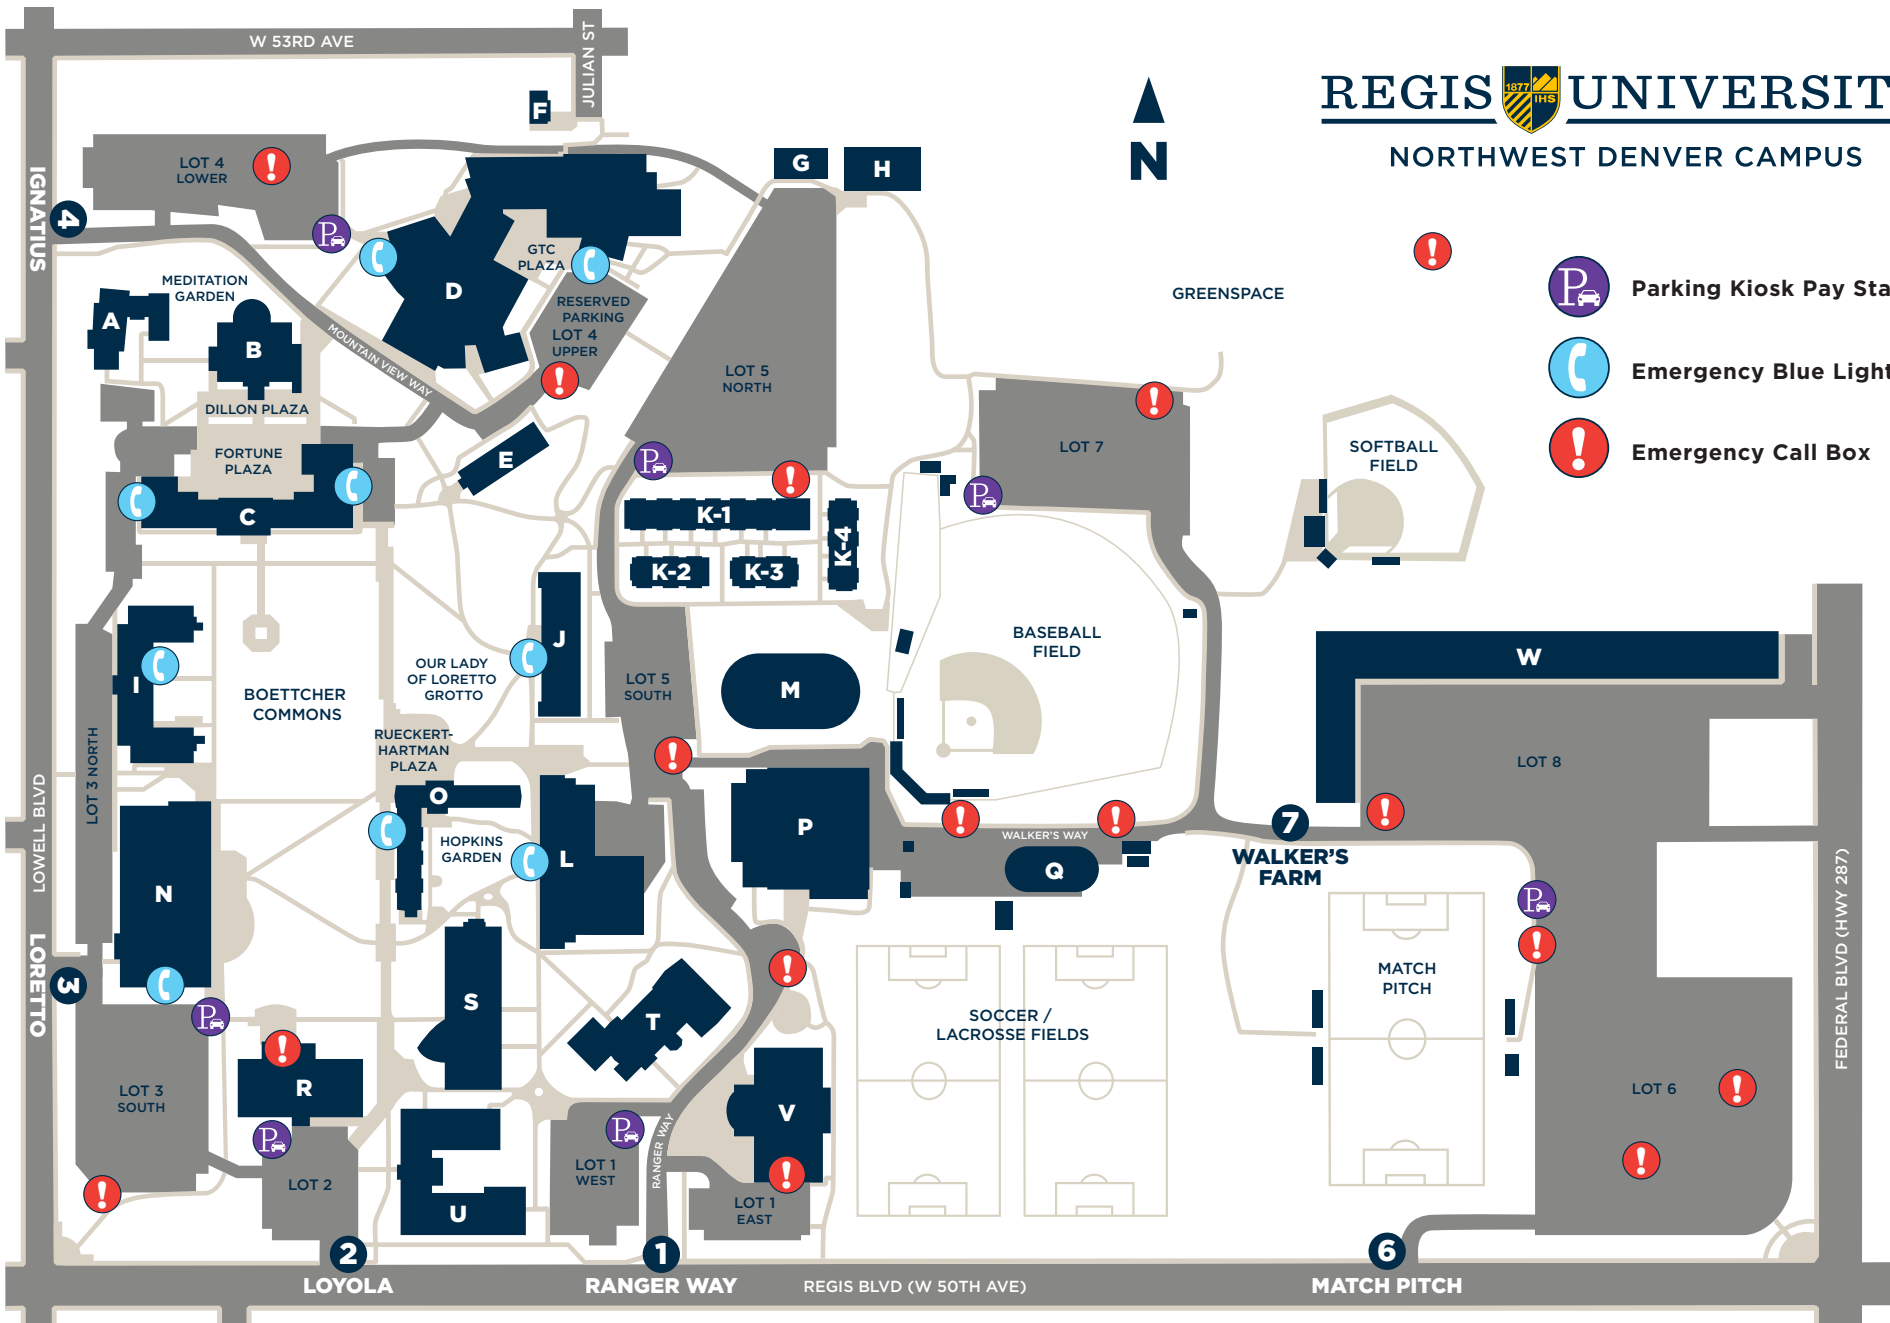

REGIS UNIVERSITY

NORTHWEST DENVER CAMPUS

-  Parking Kiosk Pay Station
-  Emergency Blue Light Phones
-  Emergency Call Box

Regis University Northwest Denver Campus

A Jesuit House	F Romero House	J O'Connell Hall	O Carroll Hall	U Loyola Hall
B St. John Francis Regis Chapel	G Classroom A-185	K1-4 Residence Village	P Regis Field House	V David M. Clarke, S.J., Hall Ranger Station Fan Zone
C Main Hall	H Classroom A186-23, Classroom A186-04, PT Research Lab A186-05, OTD/HES Lab A186-06	L DeSmet Hall	Q Ranger Dome	W Bookstore (Ranger Station) Copy, Mail and Print Campus Safety
D St. Peter Claver, S.J., Hall Mountain View Center Ranger Station Express	I West Hall	M Berce Athletic Center	R Dayton Memorial Library	X Vincent J. Boryla Apartments
E O'Sullivan Fine Arts Center		N Student Center Main Café, Regi's Roast, Walker's Pub	S Felix Pomponio Family Science Center	
		T Coors Life Directions Center		